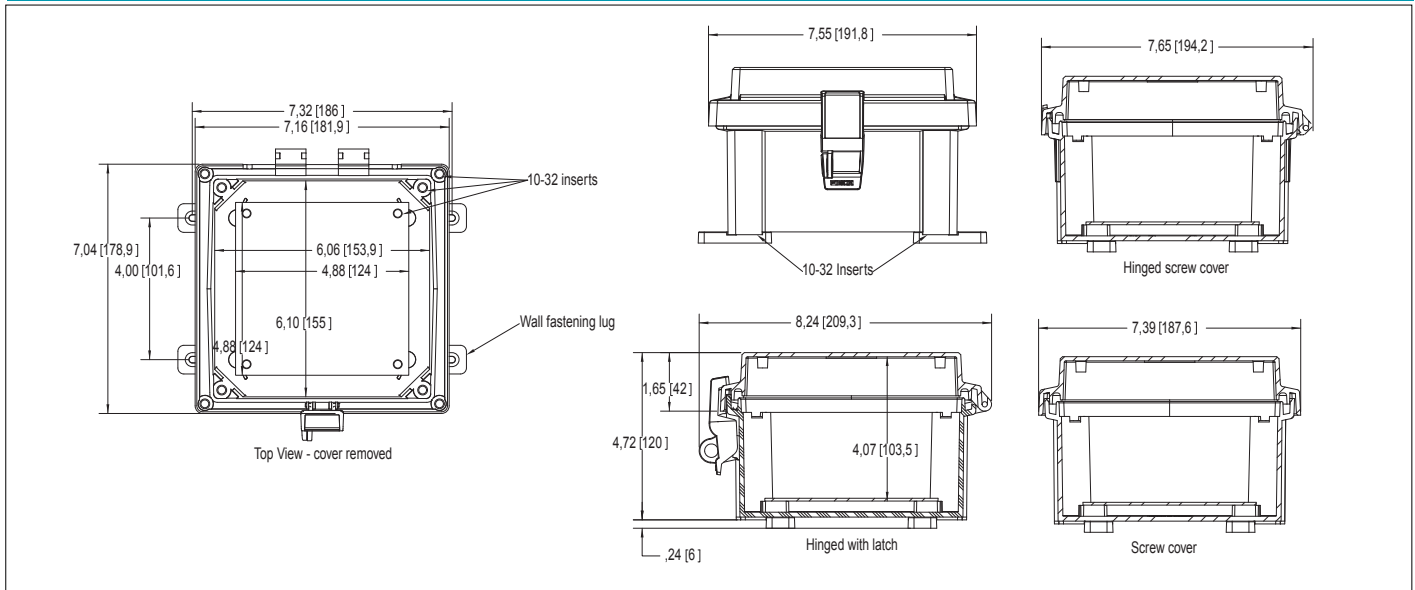

AcuRev 1310-ENC

NEMA4X rated Wall mount enclosure for AcuRev 1310 series

AcuRev 1310 meter installed; AcuRev 1310 meter and AcuRev 1310-ENC are ordered separately.

The **AcuRev1310 enclosure** offers a mounting option for AcuRev1310 Series energy meters that helps protect from tampering and the elements. The enclosure is equipped with DIN rail mounting hardware for easy installation, and a NEMA® 4X rating ensures durability. The swing panel kit and multiple locking options provide additional security from unwanted tampering.

Dimensions:	Length	Width	Height
mm	152	152	102
inch	6.0	6.0	4.0

Environmental Rating:	
Ingress Protection (EN 60529):	IP66/IP67
Electrical insulation:	Totally insulated
Halogen free (DIN/VDE 0472, Part 815):	0
UV resistance:	UL 508
Flammability Rating:	UL 508
Glow Wire Test (IEC 695-2-1) °C:	960
NEMA Class:	UL Type 4, 4X, 6, 6P, 12 and 13

ORDERING INFORMATION	
Model	AcuRev 1310-ENC

DIMENSIONS

Accuenergy Inc.

Los Angeles - Toronto - Pretoria
 North America Toll Free: 1-877-721-8908
 Web: www.accuenergy.com
 Email: marketing@accuenergy.com