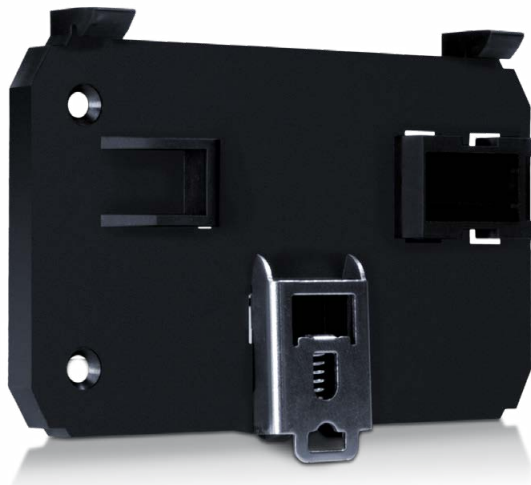

AXM-DIN Rail Mounting Adapter

Acuvim II, Acuvim IIBN, Acuvim L Series

DIN Rail Adapter:

AXM-DIN Adapter allows the Acuvim II, Acuvim IIBN, or Acuvim L Series energy meters to easily be installed on either a horizontal or vertical DIN rail mount. It firmly secures the meter in place and conforms to international standards.

Features:

- Designed for standard 35 mm DIN rail
- Compatible with all Acuvim II, Acuvim IIBN, Acuvim L Series meters, AXM Modules, and I/O options
- Secure on both horizontal and vertical DIN rail
- Quick connect design: Attaches to the meter in less than a minute
- Ultra-slim design for environments with spatial constraints