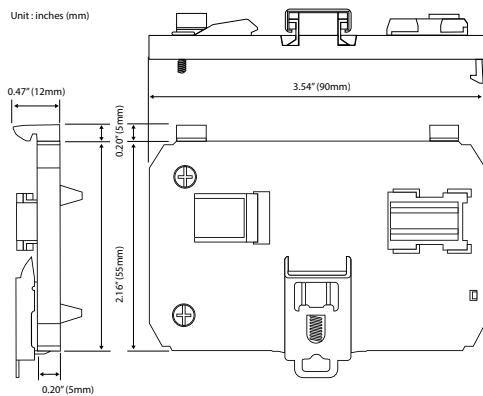

AXM-DIN Rail Mounting Adapter

Acuvim II, Acuvim IIBN, Acuvim L Series

DIN Rail Adapter:

AXM-DIN Adapter allows the Acuvim II, Acuvim IIBN, or Acuvim L Series energy meters to easily be installed on either a horizontal or vertical DIN rail mount. It firmly secures the meter in place and conforms to international standards.

Features:

- Designed for standard 35 mm DIN rail
- Compatible with all Acuvim II, Acuvim IIBN, Acuvim L Series meters, AXM Modules, and I/O options
- Secure on both horizontal and vertical DIN rail
- Quick connect design: Attaches to the meter in less than a minute
- Ultra-slim design for environments with spatial constraints

Dimensions:

Ordering Information

Model

AXM-DIN

Accuenergy Inc.

Los Angeles - Toronto - Pretoria

North America Toll Free: 1-877-721-8908

Web: www.accuenergy.com